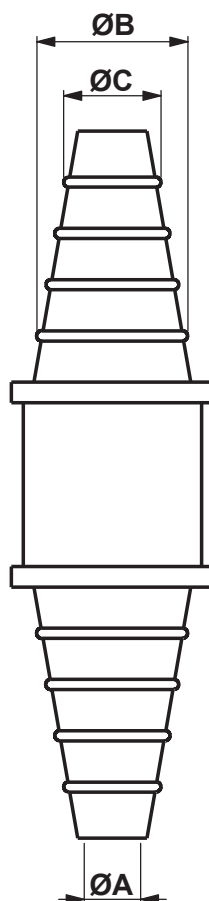

Non-return valve

| Straight connector with valve - Part number | A (ID) (mm) | B (OD) (mm) | C (OD) (mm) |
|--|----------------|----------------|----------------|
| 84-030-010 | 3.4 | 9.9 | 8.4 |
| 84-030-015 | 5.5 | 14.4 | 9.8 |

- Material: Polypropylene